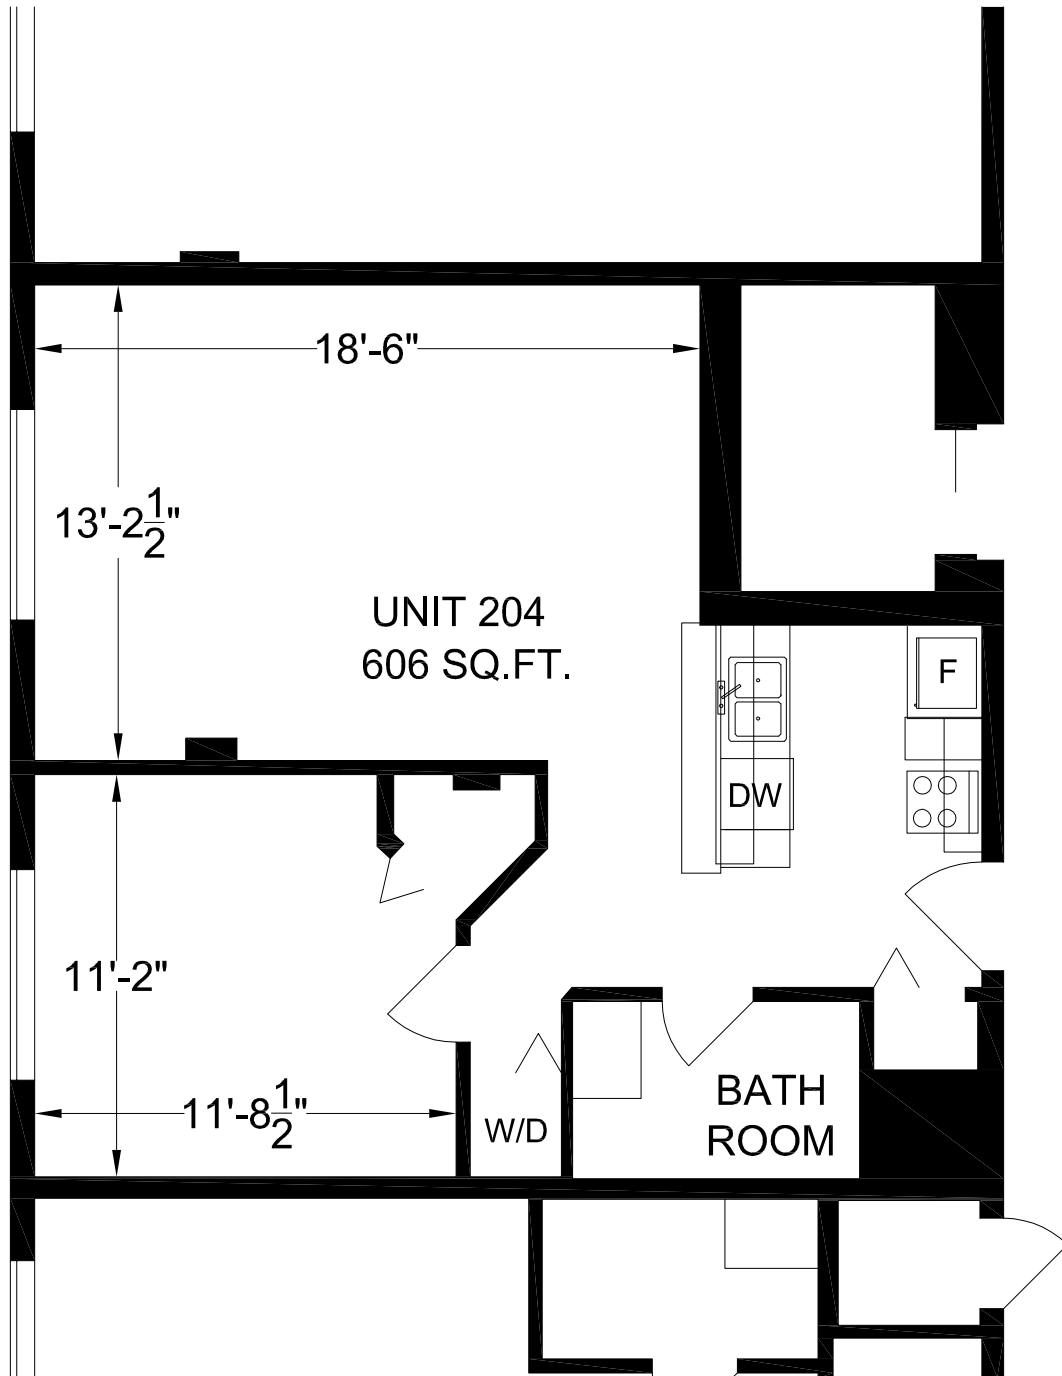

2ND FLOOR
493 BURNSIDE E. ROAD
VICTORIA BC

PREPARED FOR
MIDTOWN MEWS
WAI WING MEW AND
CHEW'S T.V. & STEREO LTD.
493 BURNSIDE RD
VICTORIA BC

M MEASURE MASTERS
VANCOUVER ISLAND - COMMERCIAL
3034 WESTDOWNE ROAD
VICTORIA BC V8R 5G2
TEL 250 472 2653 FAX 250 472 2683